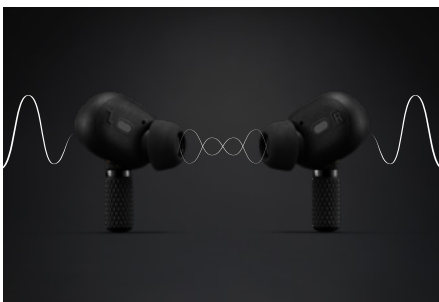

When you want to shut down the noise around you and deep dive into your music without distraction, Motif A.N.C. has your back. Set your own level of active noise cancellation for a truly personal listening experience, and adjust the level of Transparency whenever you need to let the world back in. The IPX5 water-resistant earbuds can withstand running water so you'll have peace of mind if you're caught in the rain. The iconic pocket-sized charging case has IPX4 water resistance and keeps you moving with 20 hours of wireless playtime, so you can charge on the go if your earbuds run out of power. Motif A.N.C. is sturdy and always ready for the journey.

Long: Boasting the biggest sound in the smallest package, Motif A.N.C. delivers on its promise. These headphones know that your music is everything, and that's why their design puts it first. Have as little or as much control as you like, with EQ settings that can be adjusted in the dedicated app. Experience amplified sound in a well-fitting design that is made for all-day listening.