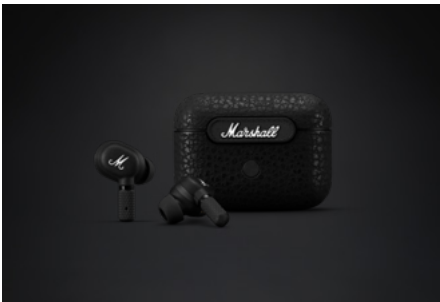

5. CARRY THE BIG STAGE IN YOUR POCKET

Short: You should never have to go down in sound when you go down in size. Motif A.N.C. delivers the same Marshall sound in a design that is both sturdy and slim, with IPX5-rated earbuds and an IPX4-rated charging case that fits right there in your pocket.

Medium: You should never have to go down in sound when you go down in size. Motif A.N.C. delivers the same Marshall sound in a design that is both sturdy and slim. These headphones are the definition of rugged, with IPX5-rated earbuds and an IPX4-rated scratch-proof pocket-sized charging case, so you can carry it around with you and keep the music going.

Long: You should never have to go down in sound when you go down in size. Motif A.N.C. delivers the same Marshall sound in a design that is both resilient and slim. These headphones are the definition of rugged, with IPX5-rated earbuds that give you peace of mind when you're caught in the rain. The scratch-proof pocket-sized charging case is IPX4-rated and keeps you moving in style, even if your earbuds run out of power. Motif A.N.C. is sturdy and always ready for the journey.