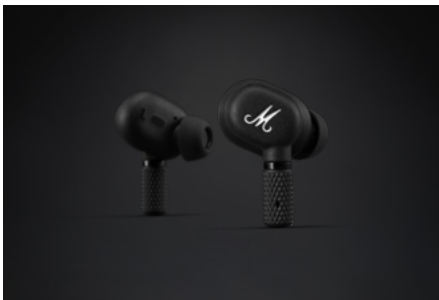

MOTIF A.N.C.

TAGLINE

FRONT ROW SOUND WITH ACTIVE NOISE CANCELLATION

PRODUCT COPY

Boasting the biggest sound in the smallest package, Motif A.N.C. delivers on its promise. These headphones know that your music is everything, and that's why their design puts it first. Have as little or as much control as you like, with EQ settings that can be adjusted in the dedicated app. Experience amplified audio in a well-fitting design that is made for all-day listening.

When you want to shut down the noise around you and deep dive into your music without distraction, Motif A.N.C. has your back. Set your own level of active noise cancellation for a truly personal listening experience, and adjust the level of Transparency whenever you need to let the world back in. The IPX5 water-resistant earbuds can withstand running water so you'll have peace of mind if you're caught in the rain. The iconic pocket-sized charging case has IPX4 water resistance and keeps you moving with 20 hours of wireless playtime, so you can charge on the go if your earbuds run out of power. Motif A.N.C. is sturdy and always ready for the journey.

KEY SELLING POINTS

---

1. MARSHALL SIGNATURE SOUND

Short: Boasting the biggest sound in the smallest package, Motif A.N.C. delivers on its promise.

Medium: Boasting the biggest sound in the smallest package, Motif A.N.C. delivers on its promise. These true wireless headphones know that your music is everything, and that's why their design puts it first.

Long: Boasting the biggest sound in the smallest package, Motif A.N.C. delivers on its promise. These headphones know that your music is everything, and that's why their design puts it first. Have as little or as much control as you like, with EQ settings that can be adjusted in the dedicated app. Experience amplified sound in a well-fitting design that is made for all-day listening.