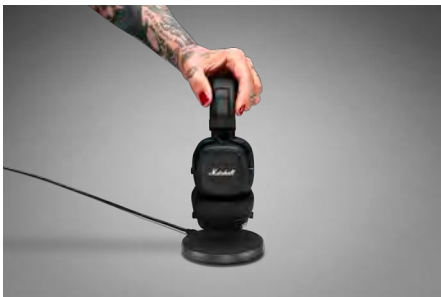

4. WIRELESS CHARGING

Short: Major IV can be charged wirelessly, so it's now easier than ever to charge and go.

Medium: Major IV can be charged wirelessly, so it's now easier than ever to charge and go. Spend less time looking for your charger in a mess of wires and more time listening to your music.

Long: Major IV can be charged wirelessly, so it's now easier than ever to charge and go. You can rest your headphones neatly on a charging pad, and matte silicone piping on the ear cap ensures it won't move around. Spend less time looking for your charger in a mess of wires and more time listening to your music.

You will receive a USB-C charging cable in the box. Wireless charging pad is not included.