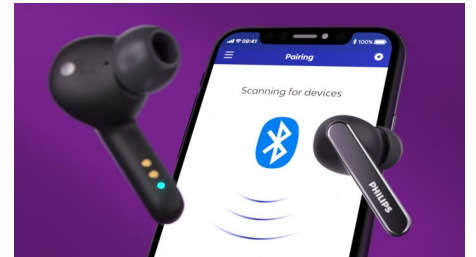

Secure, comfortable in-ear fit

You get real comfort thanks to soft, interchangeable silicone ear-tip covers. The ear-tips on each earbud insert securely into your ear canal, creating a perfect seal that diminishes external noise. The 'hockey stick' form factor keeps each earbud secure.

Handy charging case

No matter what your day brings, these headphones can keep up. You get 8 hours play time (7 hours with ANC) from a pair of fully charged earbuds, and a fully charged case gives you another 24 hours (21 hours with ANC).

TAT5506BK/00

The Qi-compatible case can be charged wirelessly or via USB-C.

Philips Headphones app

The Philips Headphones app puts you in charge of the music you're listening to. Adjust levels yourself or choose from preset sound styles. You can also use the app to switch between preset noise-cancellation modes, or control the Voice Enhanced Mode.

Easy control and pairing

Controls on the earbuds let you pause your playlist, take calls and wake your phone's voice assistant. The headphones are ready to pair in an instant. Once paired, they reconnect with your phone as soon as you open the charging case.