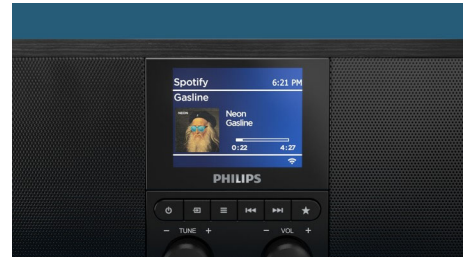

## Easy streaming. Epic listening

Streaming from Spotify? This Bluetooth internet radio boasts Spotify Connect. Use your mobile as a remote control while the radio streams Spotify's best-quality signal—directly from the Spotify servers. You can also stream from other music services via your mobile device.