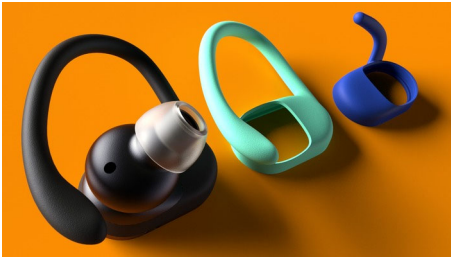

- Let the world in when you need to. Awareness Mode
- Switch between earbuds as you need. Mono mode
- Sound tuned for sports. 9 mm neodymium drivers
- Touch controls. Built-in mic. Easy pairing

From gym to street

- Magnetic charging case. Up to 24 hours play time
- 6 hours play time from a single charge
- Charge for 15 minutes, train an extra hour
- Track your performance and more. Philips Headphones app

PHILIPS

True wireless sports headphones
Go series in-ear fit Heart-rate monitor, Ear hooks or wing tips, UV cleaning

TAA7306BK/00

Highlights

Ear hooks or wing tips

For light- to medium-intensity workouts, flexible and detachable wing tips keep the fit secure. When you're up for a harder session, detachable ear hooks ensure your buds stay put. Pick your ear-hook or wingtip color to suit your style.