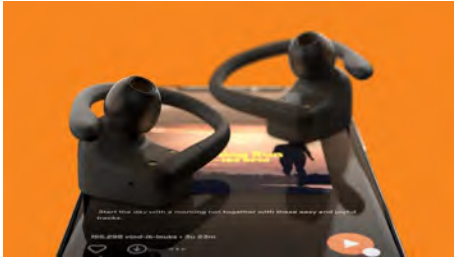

In-ear wireless sports headphones
6mm drivers/ closed-back Bluetooth®, Black

Highlights

Built for your workouts

6 mm drivers deliver crisp, clear sound with powerful bass. From your favorite playlists to podcasts and more-move through your day with the sounds that keep you going.